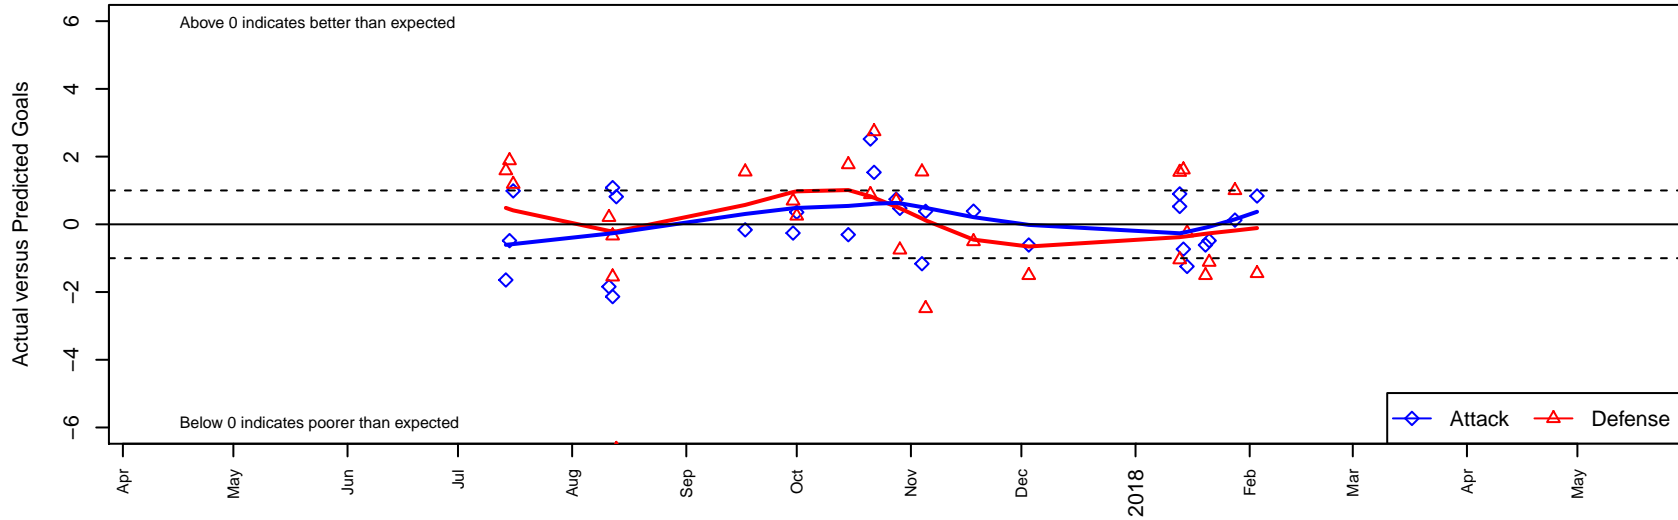

# Spokane Sounders A B99

SSC Shadow  
 Spokane, WA  
 B99 total strength=1699  
 attack=27.41 defense=18.59  
 fall league = RCL B99 Div 1

alt names used:  
 SPOKANE SOUNDERS B99/B00A  
 SPOKANE SOUNDERS B99/B00A (WA)  
 Spokane Sounders B99A  
 Spokane Sounders B1999 A  
 Spokane Sounders B99A

Venues played:  
 2017 Nike Crossfire Challenge Super Group U'  
 2017 Les Schwab NW Cup High School  
 2017 RCL B99 Div 1  
 2017 Portland Winter Showcase U19  
 2017 WYS Championship B99

**Spokane Sounders A B99**  
 Dots are actual minus expected GF (blue circles) and GA (red triangles).  
 Blue line is smoothed change in attack strength. Red is smoothed change in defense strength.

**attack and defense variance (black dot)  
relative to other teams  
and top 10 in region**

**attack and defense rating  
relative to others at age  
and all opponents in last 13 months**

**Performance relative to 13 month average**