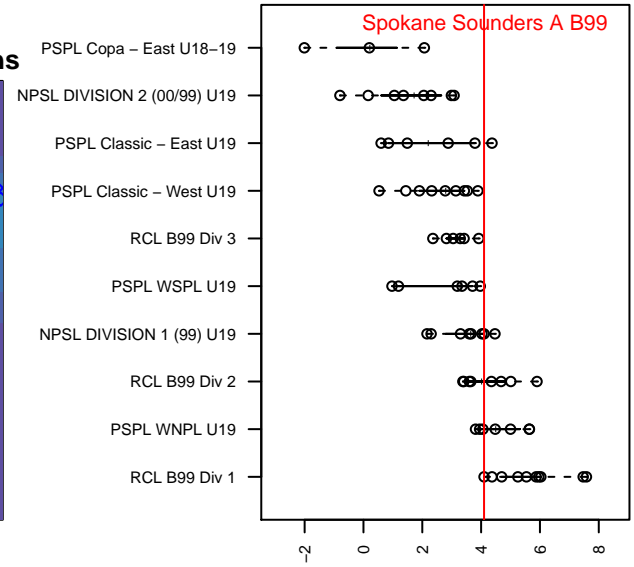

# Spokane Sounders A B99

SSC Shadow  
 Spokane, WA  
 B99 total strength=1699  
 attack=27.41 defense=18.59  
 fall league = RCL B99 Div 1

alt names used:  
 SPOKANE SOUNDERS B99/B00A  
 SPOKANE SOUNDERS B99/B00A (WA)  
 Spokane Sounders B99A  
 Spokane Sounders B1999 A  
 Spokane Sounders B99A

Venues played:  
 2017 Nike Crossfire Challenge Super Group U'  
 2017 Les Schwab NW Cup High School  
 2017 RCL B99 Div 1  
 2017 Portland Winter Showcase U19  
 2017 WYS Championship B99

**Spokane Sounders A B99**  
 Dots are actual minus expected GF (blue circles) and GA (red triangles).  
 Blue line is smoothed change in attack strength. Red is smoothed change in defense strength.

**attack and defense variance (black dot)  
relative to other teams  
and top 10 in region**

**attack and defense rating  
relative to others at age  
and all opponents in last 13 months**

**Performance relative to 13 month average**