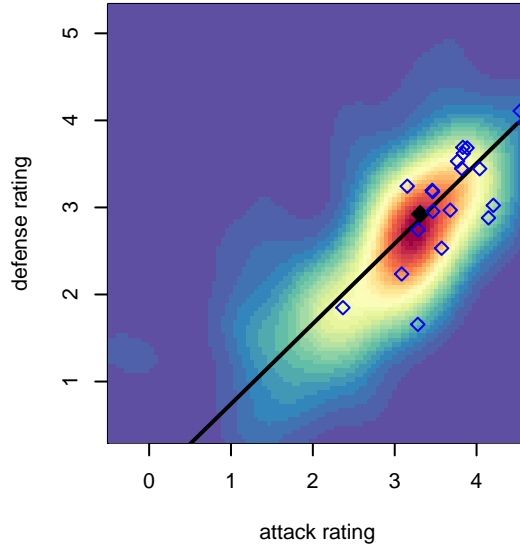

# Spokane Sounders A B99

SSC Shadow  
 Spokane, WA  
 B99 total strength=1699  
 attack=27.41 defense=18.59  
 fall league = RCL B99 Div 1

alt names used:  
 SPOKANE SOUNDERS B99/B00A  
 SPOKANE SOUNDERS B99/B00A (WA)  
 Spokane Sounders B99A  
 Spokane Sounders B1999 A  
 Spokane Sounders B99A

Venues played:  
 2017 Nike Crossfire Challenge Super Group U'  
 2017 Les Schwab NW Cup High School  
 2017 RCL B99 Div 1  
 2017 Portland Winter Showcase U19  
 2017 WYS Championship B99

**Spokane Sounders A B99**  
 Dots are actual minus expected GF (blue circles) and GA (red triangles).  
 Blue line is smoothed change in attack strength. Red is smoothed change in defense strength.

**attack and defense variance (black dot)  
relative to other teams  
and top 10 in region**

**attack and defense rating  
relative to others at age  
and all opponents in last 13 months**

**Performance relative to 13 month average**