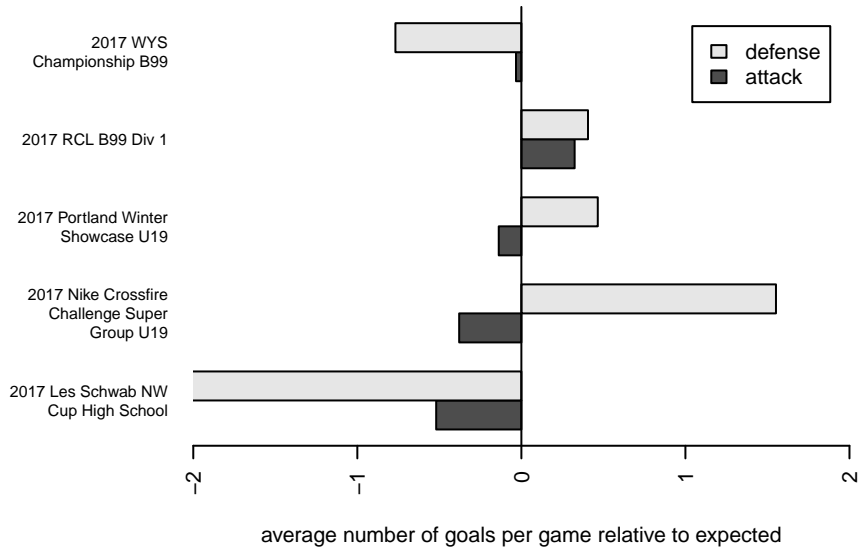

# Spokane Sounders A B99

SSC Shadow  
 Spokane, WA  
 B99 total strength=1699  
 attack=27.41 defense=18.59  
 fall league = RCL B99 Div 1

alt names used:  
 SPOKANE SOUNDERS B99/B00A  
 SPOKANE SOUNDERS B99/B00A (WA)  
 Spokane Sounders B99A  
 Spokane Sounders B1999 A  
 Spokane Sounders B99A

Venues played:  
 2017 Nike Crossfire Challenge Super Group U'  
 2017 Les Schwab NW Cup High School  
 2017 RCL B99 Div 1  
 2017 Portland Winter Showcase U19  
 2017 WYS Championship B99

**Spokane Sounders A B99**  
 Dots are actual minus expected GF (blue circles) and GA (red triangles).  
 Blue line is smoothed change in attack strength. Red is smoothed change in defense strength.

**attack and defense variance (black dot)  
relative to other teams  
and top 10 in region**

**attack and defense rating  
relative to others at age  
and all opponents in last 13 months**

**Performance relative to 13 month average**