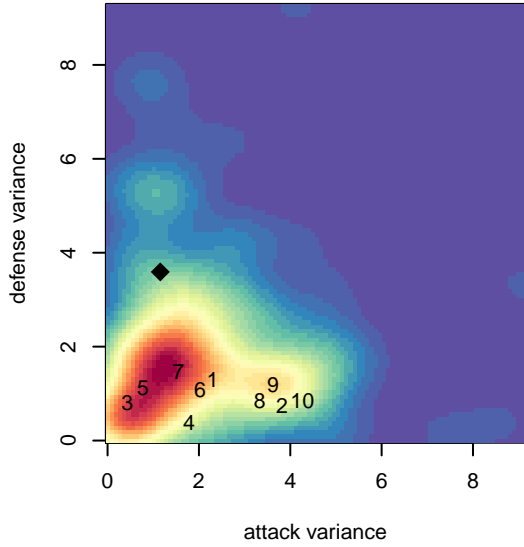

# Spokane Sounders A B99

SSC Shadow  
 Spokane, WA  
 B99 total strength=1699  
 attack=27.41 defense=18.59  
 fall league = RCL B99 Div 1

alt names used:  
 SPOKANE SOUNDERS B99/B00A  
 SPOKANE SOUNDERS B99/B00A (WA)  
 Spokane Sounders B99A  
 Spokane Sounders B1999 A  
 Spokane Sounders B99A

Venues played:  
 2017 Nike Crossfire Challenge Super Group U'  
 2017 Les Schwab NW Cup High School  
 2017 RCL B99 Div 1  
 2017 Portland Winter Showcase U19  
 2017 WYS Championship B99

**Spokane Sounders A B99**  
 Dots are actual minus expected GF (blue circles) and GA (red triangles).  
 Blue line is smoothed change in attack strength. Red is smoothed change in defense strength.

**attack and defense variance (black dot)  
relative to other teams  
and top 10 in region**

**attack and defense rating  
relative to others at age  
and all opponents in last 13 months**

**Performance relative to 13 month average**