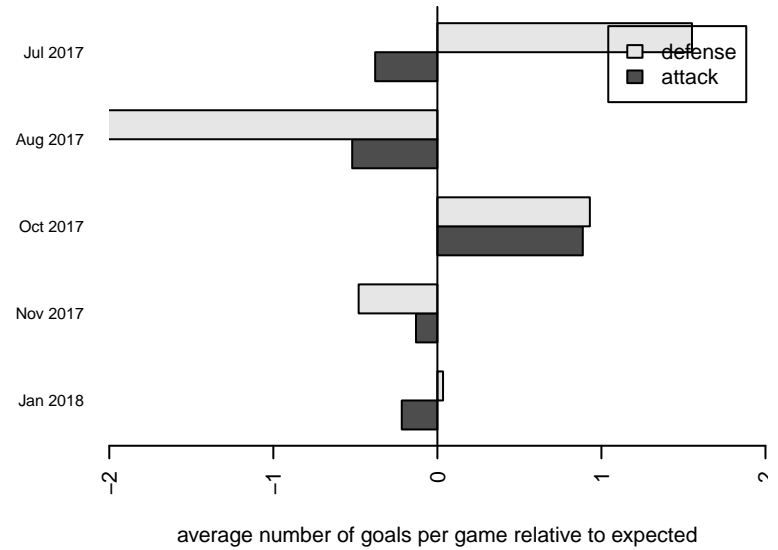

Performance relative to 13 month average